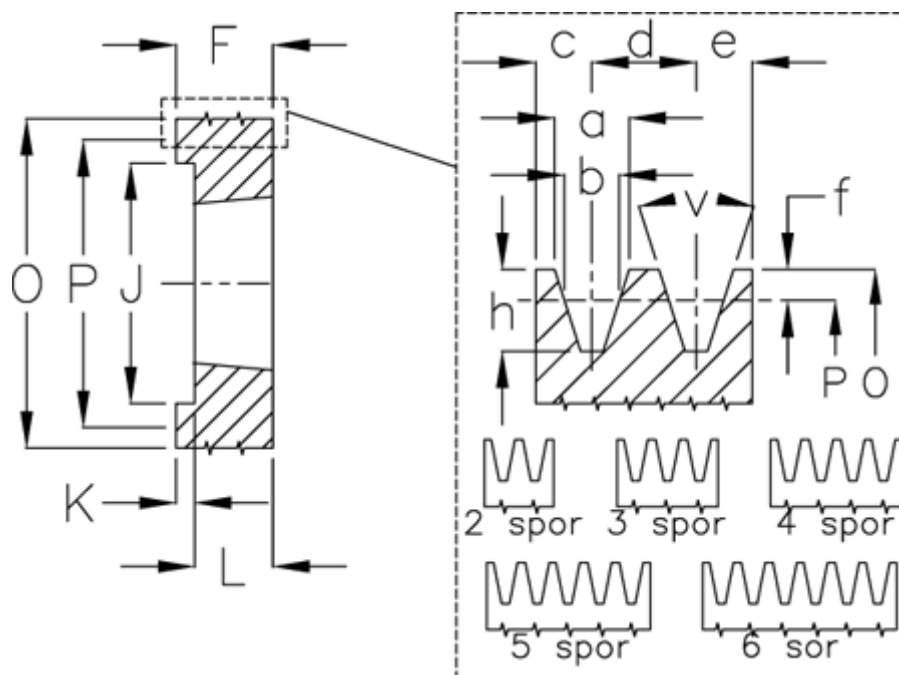

Article number: 604113008002

Description: V-belt pulley SPZ 80/2 TL1210

Measures

a	= 9,7	For bush	= 1210	P	= 80
b	= 8,5	h	= 11	Type	= SPZ
Bush ζ max	= 32	J	= 51.0	v	= 34 grader
c	= 8	K	= 3		
d	= 12	L	= 25		
e	= 8	m	= -		
f	= 2	Number of ribs	= 2		
F	= 28	O	= 84		